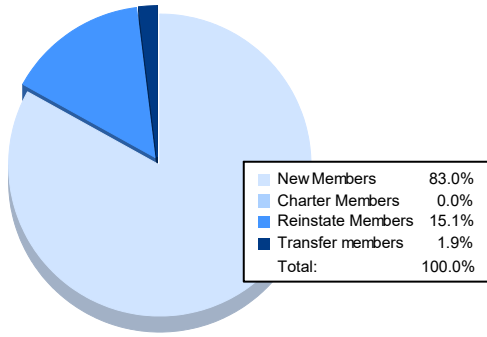

Year	New Clubs	Dropped Clubs	Gain/ Loss Clubs	New Members	Charter Members	Reinstate Members	Transfer Members	Total Member Added	Total Members Dropped	Gain/ Loss Members
2016-2017	0	0	0	134	0	3	7	144	121	23
2017-2018	2	1	1	98	52	3	3	156	200	-44
2018-2019	1	2	-1	89	29	10	12	140	184	-44
2019-2020	0	1	-1	66	1	7	7	81	161	-80
2020-2021	0	1	-1	44	0	8	1	53	151	-98
<b>Average</b>	<b>1</b>	<b>1</b>	<b>0</b>	<b>86</b>	<b>16</b>	<b>6</b>	<b>6</b>	<b>115</b>	<b>163</b>	<b>-49</b>

### Membership Composition June 2021 Cumulative