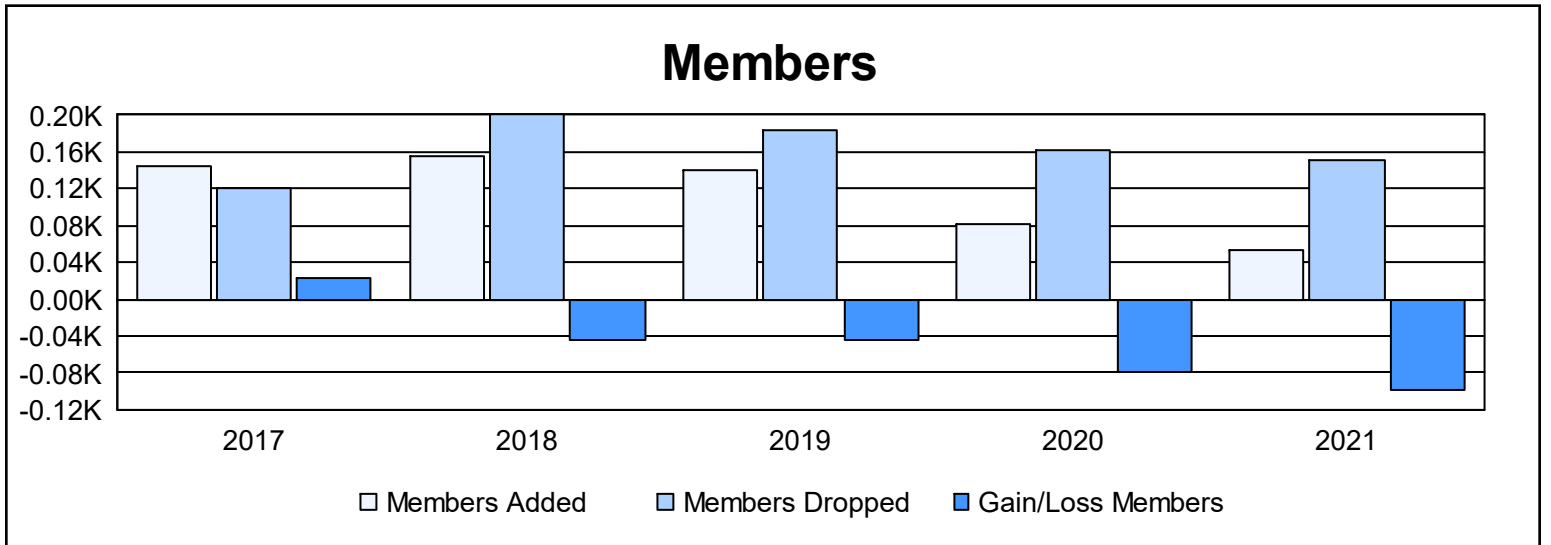

Year	New Clubs	Dropped Clubs	Gain/ Loss Clubs	New Members	Charter Members	Reinstate Members	Transfer Members	Total Member Added	Total Members Dropped	Gain/ Loss Members
2016-2017	0	0	0	134	0	3	7	144	121	23
2017-2018	2	1	1	98	52	3	3	156	200	-44
2018-2019	1	2	-1	89	29	10	12	140	184	-44
2019-2020	0	1	-1	66	1	7	7	81	161	-80
2020-2021	0	1	-1	44	0	8	1	53	151	-98
<b>Average</b>	<b>1</b>	<b>1</b>	<b>0</b>	<b>86</b>	<b>16</b>	<b>6</b>	<b>6</b>	<b>115</b>	<b>163</b>	<b>-49</b>

### Membership Composition June 2021 Cumulative